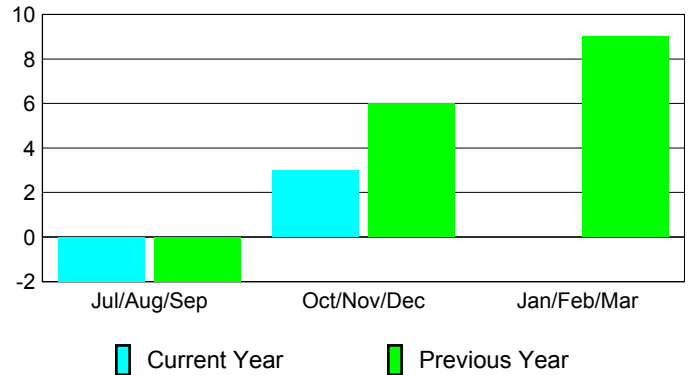

Gender Comparison 2012-2013

Jan/Feb/Mar

Male

Female