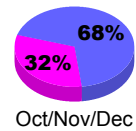

Membership 2011-2012

Month	Net Memb Goal	Actual New Memb	Actual Dropped Memb	Gain/Loss of Memb	Gain/Loss of Memb
Jul/Aug/Sep		9	-11	-2	-2
Oct/Nov/Dec		12	-9	3	6
Jan/Feb/Mar					9
Totals		21	-20	1	13

Membership Results 2012-2013

Goal, New, Dropped, Gain/Loss

Comparison of Membership Gain/Loss

Current Year Compared to the Previous Year

Gender Comparison 2012-2013

Jan/Feb/Mar

Male

Female

2012-2013 GMT Reports for District (or Undistricted) **District 19 E BRITISH**

GMT: **DANA M BIGGS**

Location: **BRITISH COLUMBIA**

GMT CA: **1**

CLUBS

Club Results 2012-2013

Clubs 2011-2012

Month	New Club Goal	Actual New Clubs	Actual Dropped Clubs	Gain/Loss of Clubs	Gain/Loss of Clubs
Jul/Aug/Sep		0	0	0	0
Oct/Nov/Dec		0	0	0	0
Jan/Feb/Mar					0
Totals		0	0	0	0