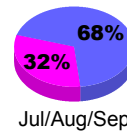

Membership 2011-2012

Month	Net Memb Goal	Actual New Memb	Actual Dropped Memb	Gain/Loss of Memb	Gain/Loss of Memb
Jul/Aug/Sep		9	-11	-2	-2
Oct/Nov/Dec		12	-9	3	6
Jan/Feb/Mar					9
Totals		21	-20	1	13

Membership Results 2012-2013

Goal, New, Dropped, Gain/Loss

Comparison of Membership Gain/Loss

Current Year Compared to the Previous Year

Gender Comparison 2012-2013

Jan/Feb/Mar

Male

Female

2012-2013 GMT Reports for District (or Undistricted) **District 19 E BRITISH**

GMT: **DANA M BIGGS**

Location: **BRITISH COLUMBIA**

GMT CA: **1**

CLUBS

Club Results 2012-2013

Clubs 2011-2012

Month	New Club Goal	Actual New Clubs	Actual Dropped Clubs	Gain/Loss of Clubs	Gain/Loss of Clubs
Jul/Aug/Sep		0	0	0	0
Oct/Nov/Dec		0	0	0	0
Jan/Feb/Mar					0
Totals		0	0	0	0